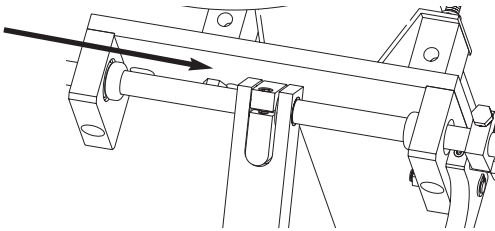

A Veigel North America Company
 DbA: **Mobility Products Design**
 P.O. Box 306
 144 South 100 West
 Winamac, IN 46996 USA
 Phone: (574) 946-4250
 Fax: (574) 946-4185
 www.mobilityproductsdesign.com

Finding Serial Numbers on Foot Controls, Hand Controls & Transfer Seat Bases

There are 2 places to find Serial Numbers on 3300/3400/3500 Hand Controls:

1. On the Handle of the Hand Control.
2. On the Main Block Assembly of the Hand Control.

There is one place to find Serial Numbers on 3700 Hand Controls:

1. On the Base Plate.

There is one place to find Serial Numbers on all Foot Controls:

1. On the under side of the Foot Control.

There is one place to find Serial Numbers on all transfer Seat Bases:

1. On the back of the Transfer Number.