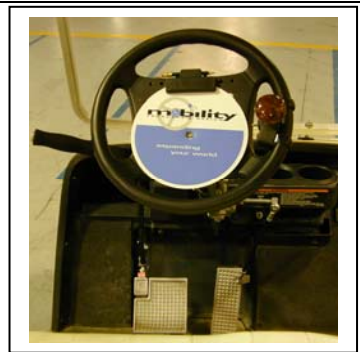

[www.mobilityproductsdesign.com](http://www.mobilityproductsdesign.com)

**John Deere GATOR  
Hand Control  
Installation Photos**

**CUB CADET  
Hand Control  
Installation Photos**

**GEMCAR  
Hand Control  
Installation Photos**